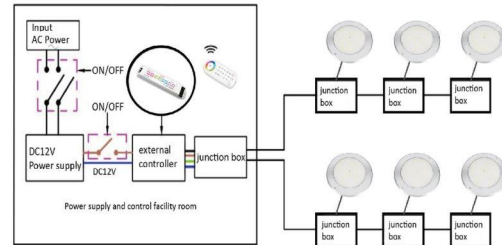

Split type Pool light /316L+ABS Ultra-thin 7.5mm(DC series)

JP110-6W-DC

JP160-10W-DC

JP230-18W-DC
JP230-25W-DC
JP230-35W-DC

JP280-25W-DC
JP280-35W-DC
JP280-42W-DC

Material specifications

Housing	PC
Front Cover	Stainless steel 316L
LED	High bright SMD LED
CRI	Ra>80
IP Grade	IP68
Working Environment	-20 C ~ +40 C
Power cable	2 meters H05RN-F 2 wires (single color)/ 4 wires (RGB)/5 wires (RGBW)
Control mode	<ul style="list-style-type: none"> • Switch control • Remote control(RF,IR) • APP,DALI,0-10V ...

Connection Diagram

Outer Dimensions

Unit:mm

JP110-*DC

JP160-*DC

JP230-*DC

JP280-*DC

Item No.	LED Qty (pcs)	Power	Input Voltage	Emitting Color	Beam Angle	Material
JP110-6W-DC	SMD 2835 63pcs	6W	DC12V	Warm White Cool White Red Green Blue RGB RGBW	120°	316SS+PC
JP160-10W-DC	SMD 2835 108pcs	10W				
JP230-18W-DC	SMD 2835 252pcs	18W				
JP230-25W-DC	SMD 2835 324pcs	25W				
JP230-35W-DC	SMD 2835 432pcs	35W				
JP280-25W-DC	SMD 2835 324pcs	25W				
JP280-35W-DC	SMD 2835 432pcs	35W				
JP280-42W-DC	SMD 2835 540pcs	42W				

side view

back view

Guidance for installation