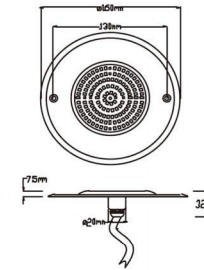

Split type Pool light /316L+ABS Ultra-thin 7.5mm(DC series)

JP110-6W-DC

JP160-10W-DC

JP230-18W-DC
JP230-25W-DC
JP230-35W-DC

JP280-25W-DC
JP280-35W-DC
JP280-42W-DC

Material specifications

Housing	PC
Front Cover	Stainless steel 316L
LED	High bright SMD LED
CRI	Ra>80
IP Grade	IP68
Working Environment	-20 C ~ +40 C
Power cable	2 meters H05RN-F 2 wires (single color)/ 4 wires (RGB)/5 wires (RGBW)
Control mode	<ul style="list-style-type: none"> • Switch control • Remote control(RF,IR) • APP,DALI,0-10V ...

Connection Diagram

Outer Dimensions

Unit:mm

JP110-*DC

JP160-*DC

JP230-*DC

JP280-*DC

Item No.	LED Qty (pcs)	Power	Input Voltage	Emitting Color	Beam Angle	Material
JP110-6W-DC	SMD 2835 63pcs	6W	DC12V	Warm White Cool White Red Green Blue RGB RGBW	120°	316SS+PC
JP160-10W-DC	SMD 2835 108pcs	10W				
JP230-18W-DC	SMD 2835 252pcs	18W				
JP230-25W-DC	SMD 2835 324pcs	25W				
JP230-35W-DC	SMD 2835 432pcs	35W				
JP280-25W-DC	SMD 2835 324pcs	25W				
JP280-35W-DC	SMD 2835 432pcs	35W				
JP280-42W-DC	SMD 2835 540pcs	42W				

side view

back view

Guidance for installation