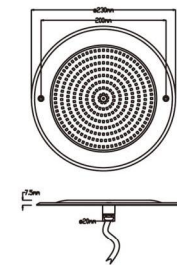

Split type Pool light /316L+ABS Ultra-thin 7.5mm(DC series)

JP110-6W-DC

JP160-10W-DC

JP230-18W-DC
JP230-25W-DC
JP230-35W-DC

JP280-25W-DC
JP280-35W-DC
JP280-42W-DC

Material specifications

Housing	PC
Front Cover	Stainless steel 316L
LED	High bright SMD LED
CRI	Ra>80
IP Grade	IP68
Working Environment	-20 C ~ +40 C
Power cable	2 meters H05RN-F 2 wires (single color)/ 4 wires (RGB)/5 wires (RGBW)
Control mode	<ul style="list-style-type: none"> • Switch control • Remote control(RF,IR) • APP,DALI,0-10V ...

Connection Diagram

Outer Dimensions

Unit:mm

JP110-*DC

JP160-*DC

JP230-*DC

JP280-*DC

Item No.	LED Qty (pcs)	Power	Input Voltage	Emitting Color	Beam Angle	Material
JP110-6W-DC	SMD 2835 63pcs	6W	DC12V	Warm White Cool White Red Green Blue RGB RGBW	120°	316SS+PC
JP160-10W-DC	SMD 2835 108pcs	10W				
JP230-18W-DC	SMD 2835 252pcs	18W				
JP230-25W-DC	SMD 2835 324pcs	25W				
JP230-35W-DC	SMD 2835 432pcs	35W				
JP280-25W-DC	SMD 2835 324pcs	25W				
JP280-35W-DC	SMD 2835 432pcs	35W				
JP280-42W-DC	SMD 2835 540pcs	42W				

side view

back view

Guidance for installation