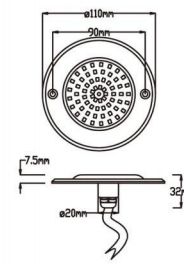

Split type Pool light /316L+ABS Ultra-thin 7.5mm(DC series)

JP110-6W-DC

JP160-10W-DC

JP230-18W-DC
JP230-25W-DC
JP230-35W-DC

JP280-25W-DC
JP280-35W-DC
JP280-42W-DC

Material specifications

Housing	PC
Front Cover	Stainless steel 316L
LED	High bright SMD LED
CRI	Ra>80
IP Grade	IP68
Working Environment	-20 C ~ +40 C
Power cable	2 meters H05RN-F 2 wires (single color)/ 4 wires (RGB)/5 wires (RGBW)
Control mode	<ul style="list-style-type: none"> • Switch control • Remote control(RF,IR) • APP,DALI,0-10V ...

Connection Diagram

Outer Dimensions

Unit:mm

JP110-*DC

JP160-*DC

JP230-*DC

JP280-*DC

Item No.	LED Qty (pcs)	Power	Input Voltage	Emitting Color	Beam Angle	Material
JP110-6W-DC	SMD 2835 63pcs	6W	DC12V	Warm White Cool White Red Green Blue RGB RGBW	120°	316SS+PC
JP160-10W-DC	SMD 2835 108pcs	10W				
JP230-18W-DC	SMD 2835 252pcs	18W				
JP230-25W-DC	SMD 2835 324pcs	25W				
JP230-35W-DC	SMD 2835 432pcs	35W				
JP280-25W-DC	SMD 2835 324pcs	25W				
JP280-35W-DC	SMD 2835 432pcs	35W				
JP280-42W-DC	SMD 2835 540pcs	42W				

side view

back view

Guidance for installation