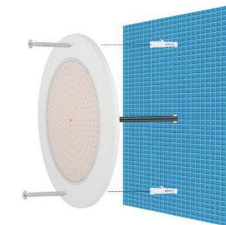

Split type Pool light /316L+ABS Ultra-thin 7.5mm(DC series)

JP110-6W-DC

JP160-10W-DC

JP230-18W-DC
JP230-25W-DC
JP230-35W-DC

JP280-25W-DC
JP280-35W-DC
JP280-42W-DC

Material specifications

Housing	PC
Front Cover	Stainless steel 316L
LED	High bright SMD LED
CRI	Ra>80
IP Grade	IP68
Working Environment	-20 C ~ +40 C
Power cable	2 meters H05RN-F 2 wires (single color)/ 4 wires (RGB)/5 wires (RGBW)
Control mode	<ul style="list-style-type: none"> • Switch control • Remote control(RF,IR) • APP,DALI,0-10V ...

Connection Diagram

Outer Dimensions

Unit:mm

JP110-*DC

JP160-*DC

JP230-*DC

JP280-*DC

Item No.	LED Qty (pcs)	Power	Input Voltage	Emitting Color	Beam Angle	Material
JP110-6W-DC	SMD 2835 63pcs	6W	DC12V	Warm White Cool White Red Green Blue RGB RGBW	120°	316SS+PC
JP160-10W-DC	SMD 2835 108pcs	10W				
JP230-18W-DC	SMD 2835 252pcs	18W				
JP230-25W-DC	SMD 2835 324pcs	25W				
JP230-35W-DC	SMD 2835 432pcs	35W				
JP280-25W-DC	SMD 2835 324pcs	25W				
JP280-35W-DC	SMD 2835 432pcs	35W				
JP280-42W-DC	SMD 2835 540pcs	42W				

side view

back view

Guidance for installation