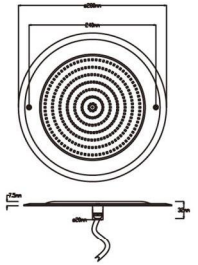

Split type Pool light /316L+ABS Ultra-thin 7.5mm(DC series)

JP110-6W-DC

JP160-10W-DC

JP230-18W-DC
JP230-25W-DC
JP230-35W-DC

JP280-25W-DC
JP280-35W-DC
JP280-42W-DC

Material specifications

Housing	PC
Front Cover	Stainless steel 316L
LED	High bright SMD LED
CRI	Ra>80
IP Grade	IP68
Working Environment	-20 C ~ +40 C
Power cable	2 meters H05RN-F 2 wires (single color)/ 4 wires (RGB)/5 wires (RGBW)
Control mode	<ul style="list-style-type: none"> • Switch control • Remote control(RF,IR) • APP,DALI,0-10V ...

Connection Diagram

Outer Dimensions

Unit:mm

JP110-*DC

JP160-*DC

JP230-*DC

JP280-*DC

Item No.	LED Qty (pcs)	Power	Input Voltage	Emitting Color	Beam Angle	Material
JP110-6W-DC	SMD 2835 63pcs	6W	DC12V	Warm White Cool White Red Green Blue RGB RGBW	120°	316SS+PC
JP160-10W-DC	SMD 2835 108pcs	10W				
JP230-18W-DC	SMD 2835 252pcs	18W				
JP230-25W-DC	SMD 2835 324pcs	25W				
JP230-35W-DC	SMD 2835 432pcs	35W				
JP280-25W-DC	SMD 2835 324pcs	25W				
JP280-35W-DC	SMD 2835 432pcs	35W				
JP280-42W-DC	SMD 2835 540pcs	42W				

side view

back view

Guidance for installation